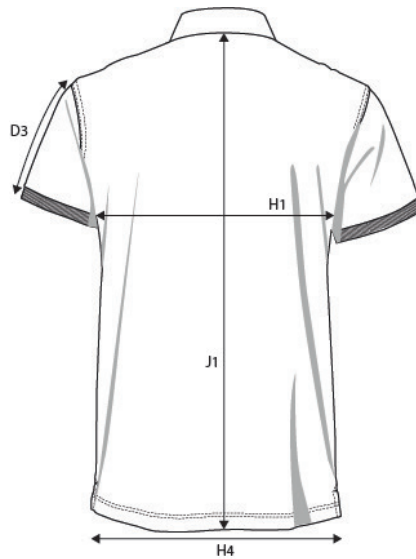

NIMBUS® | *Play*

PRODUCT MEASUREMENT SIZE AND FIT: BAYFIELD

BAYFIELD *Mens*

Base size: **M** / Measurement (in cm)

	Diagram	S	M	L	XL	XXL	3XL	4XL
SLEEVE LENGTH - from shoulder seam	D3	19	20	21	22	23	24	25
CHEST WIDTH at armhole	H1	49	52	55	58	61	64	67
BOTTOM WIDTH	H4	49	52	55	58	61	64	67
FULL LENGTH at centre back	J1	69	71	73	75	77	79	81

BAYFIELD *Ladies*

Base size: **M** / Measurement (in cm)

	Diagram	XS	S	M	L	XL	XXL	3XL
SLEEVE LENGTH - from shoulder seam	D3	17	17,5	18	18,5	19	19,5	20
CHEST WIDTH at armhole	H1	43	46	49	52	55	58	62
WAIST	H2	40	43	46	49	52	56	60
BOTTOM WIDTH	H4	43	46	49	52	55	58	62
FULL LENGTH at centre back	J1	60	62	64	66	68	70	72