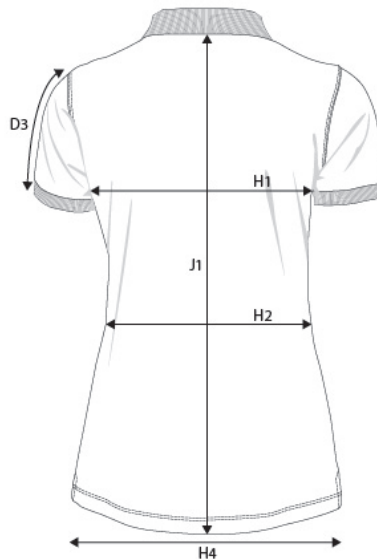

NIMBUS® | *Play*

PRODUCT MEASUREMENT SIZE AND FIT: BAYFIELD

BAYFIELD *Mens*

Base size: **M** / Measurement (in cm)

	Diagram	S	M	L	XL	XXL	3XL	4XL
SLEEVE LENGTH - from shoulder seam	D3	19	20	21	22	23	24	25
CHEST WIDTH at armhole	H1	49	52	55	58	61	64	67
BOTTOM WIDTH	H4	49	52	55	58	61	64	67
FULL LENGTH at centre back	J1	69	71	73	75	77	79	81

BAYFIELD *Ladies*

Base size: **M** / Measurement (in cm)

	Diagram	XS	S	M	L	XL	XXL	3XL
SLEEVE LENGTH - from shoulder seam	D3	17	17,5	18	18,5	19	19,5	20
CHEST WIDTH at armhole	H1	43	46	49	52	55	58	62
WAIST	H2	40	43	46	49	52	56	60
BOTTOM WIDTH	H4	43	46	49	52	55	58	62
FULL LENGTH at centre back	J1	60	62	64	66	68	70	72