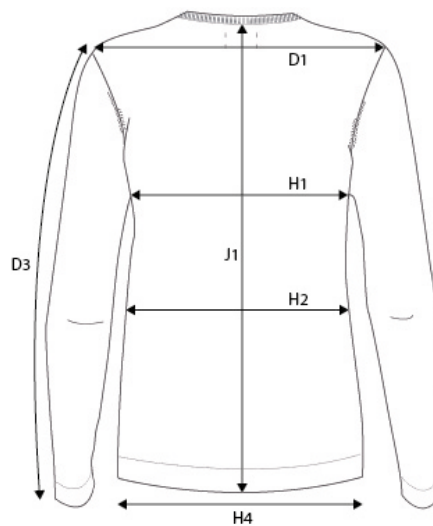

SIZE AND FIT: BRIGHTON

BRIGHTON Mens

Base size: M / Measurement (in cm)	Diagram	S	M	L	XL	XXL	3XL	4XL
CENTRE BACK TO END OF SLEEVE	D2	85	87	89	91	93	95	97
CHEST WIDTH at armhole	H1	48	51	54	57	60	63	66
WAIST	H2	46	49	52	55	58	61	64
BOTTOM WIDTH - RIB BOTTOM EDGE	H4	36	39	42	45	48	51	54
FULL LENGTH at centre back	J1	67	69	71	73	75	77	79

BRIGHTON Ladies

Base size: M / Measurement (in cm)	Diagram	XS	S	M	L	XL	XXL	3XL
SHOULDER TO SHOULDER	D1	34	35	36	37	38	39	40
SLEEVE LENGTH	D3	61,5	62,5	63,5	64,5	65,5	66,5	67,5
CHEST WIDTH at armhole	H1	42	45	48	51	54	57	61
WAIST	H2	39	42	45	48	51	55	59
BOTTOM WIDTH	H4	42	45	48	51	54	57	61
FULL LENGTH at centre back	J1	58	60	62	64	66	68	70