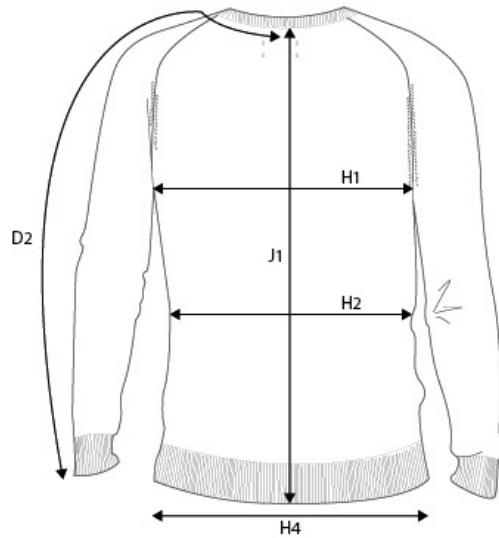

SIZE AND FIT: BRIGHTON

BRIGHTON Mens

Base size: M / Measurement (in cm)	Diagram	S	M	L	XL	XXL	3XL	4XL
CENTRE BACK TO END OF SLEEVE	D2	85	87	89	91	93	95	97
CHEST WIDTH at armhole	H1	48	51	54	57	60	63	66
WAIST	H2	46	49	52	55	58	61	64
BOTTOM WIDTH - RIB BOTTOM EDGE	H4	36	39	42	45	48	51	54
FULL LENGTH at centre back	J1	67	69	71	73	75	77	79

BRIGHTON Ladies

Base size: M / Measurement (in cm)	Diagram	XS	S	M	L	XL	XXL	3XL
SHOULDER TO SHOULDER	D1	34	35	36	37	38	39	40
SLEEVE LENGTH	D3	61,5	62,5	63,5	64,5	65,5	66,5	67,5
CHEST WIDTH at armhole	H1	42	45	48	51	54	57	61
WAIST	H2	39	42	45	48	51	55	59
BOTTOM WIDTH	H4	42	45	48	51	54	57	61
FULL LENGTH at centre back	J1	58	60	62	64	66	68	70