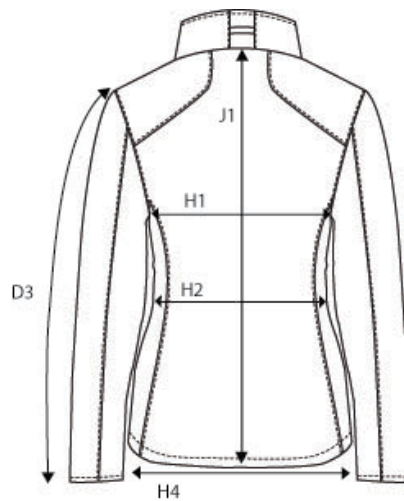

SIZE AND FIT: DAVENPORT

DAVENPORT Mens

Base size: M / Measurement (in cm)	Diagram	S	M	L	XL	XXL	3XL	4XL
SLEEVE LENGTH - from shoulderseam	D3	67	68,75	70,5	72,25	74	75,75	77,5
1/2 CHEST WIDTH at armhole	H1	54	57	60	63	66	69	72
1/2 WAIST	H2	54	57	60	63	66	69	72
1/2 BOTTOM WIDTH	H4	53	56	59	62	65	68	71
1/2 BOTTOM WIDTH OF RIB	I2	45	48	51	54	57	60	63
FULL LENGTH at centre back	J1	67	69	71	73	75	77	79

DAVENPORT Ladies

Base size: M / Measurement (in cm)	Diagram	XS	S	M	L	XL	XXL
SLEEVE LENGTH - from shoulderseam	D3	62	63	64	65	66	67
1/2 CHEST WIDTH at armhole	H1	44	47	50	53	56	59
1/2 WAIST	H2	42	45	48	51	54	57
1/2 BOTTOM WIDTH	H4	48	51	54	57	60	63
FULL LENGTH at centre back	J1	61	63	65	67	69	71