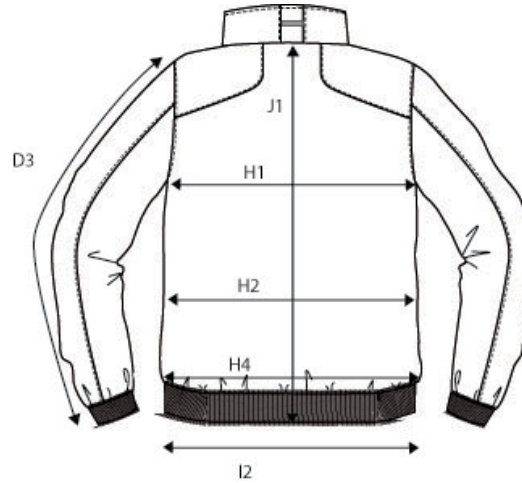

SIZE AND FIT: DAVENPORT

DAVENPORT Mens

Base size: M / Measurement (in cm)	Diagram	S	M	L	XL	XXL	3XL	4XL
SLEEVE LENGTH - from shoulderseam	D3	67	68,75	70,5	72,25	74	75,75	77,5
1/2 CHEST WIDTH at armhole	H1	54	57	60	63	66	69	72
1/2 WAIST	H2	54	57	60	63	66	69	72
1/2 BOTTOM WIDTH	H4	53	56	59	62	65	68	71
1/2 BOTTOM WIDTH OF RIB	I2	45	48	51	54	57	60	63
FULL LENGTH at centre back	J1	67	69	71	73	75	77	79

DAVENPORT Ladies

Base size: M / Measurement (in cm)	Diagram	XS	S	M	L	XL	XXL
SLEEVE LENGTH - from shoulderseam	D3	62	63	64	65	66	67
1/2 CHEST WIDTH at armhole	H1	44	47	50	53	56	59
1/2 WAIST	H2	42	45	48	51	54	57
1/2 BOTTOM WIDTH	H4	48	51	54	57	60	63
FULL LENGTH at centre back	J1	61	63	65	67	69	71