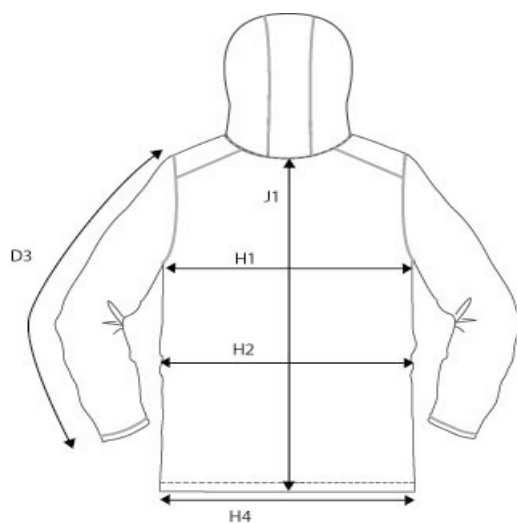

SIZE AND FIT: HUNTINGTON

HUNTINGTON Mens

Base size: **M** / Measurement (in cm)

	Diagram	S	M	L	XL	XXL	3XL	4XL
SLEEVE LENGTH from shoulderseam	D3	63,75	65,5	67,25	69	70,75	72,5	74,25
1/2 CHEST WIDTH at armhole	H1	56	59	62	65	68	71	74
1/2 WAIST WIDTH	H2	56	59	62	65	68	71	74
1/2 BOTTOM WIDTH	H4	56	59	62	65	68	71	74
FULL LENGTH at centre back	J1	80,5	83,5	86,5	89,5	92,5	95,5	98,5

HUNTINGTON Ladies

Base size: **M** / Measurement (in cm)

	Diagram	XS	S	M	L	XL	XXL
SLEEVE LENGTH from shoulderseam	D3	60	61	62	63	64	65
1/2 CHEST WIDTH at armhole	H1	51	54	57	60	63	66
1/2 WAIST	H2	48	51	54	57	60	63
1/2 BOTTOM WIDTH	H4	54	57	60	63	66	69
FULL LENGTH at centre back	J1	81	83	85	87	89	91