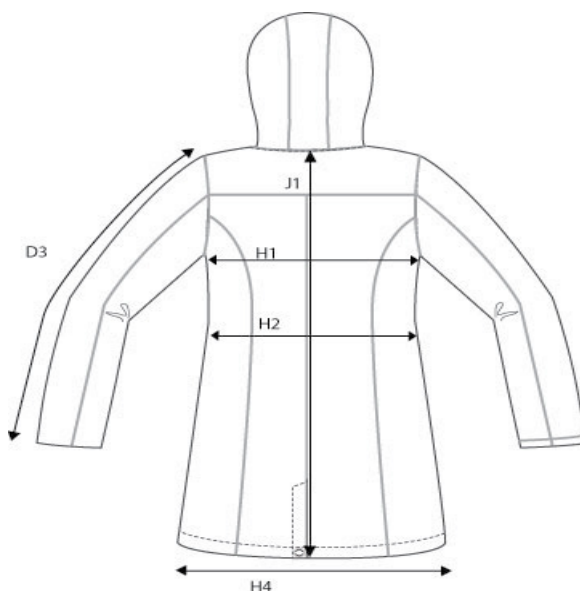

SIZE AND FIT: HUNTINGTON

HUNTINGTON Mens

Base size: **M** / Measurement (in cm)

	Diagram	S	M	L	XL	XXL	3XL	4XL
SLEEVE LENGTH from shoulderseam	D3	63,75	65,5	67,25	69	70,75	72,5	74,25
1/2 CHEST WIDTH at armhole	H1	56	59	62	65	68	71	74
1/2 WAIST WIDTH	H2	56	59	62	65	68	71	74
1/2 BOTTOM WIDTH	H4	56	59	62	65	68	71	74
FULL LENGTH at centre back	J1	80,5	83,5	86,5	89,5	92,5	95,5	98,5

HUNTINGTON Ladies

Base size: **M** / Measurement (in cm)

	Diagram	XS	S	M	L	XL	XXL
SLEEVE LENGTH from shoulderseam	D3	60	61	62	63	64	65
1/2 CHEST WIDTH at armhole	H1	51	54	57	60	63	66
1/2 WAIST	H2	48	51	54	57	60	63
1/2 BOTTOM WIDTH	H4	54	57	60	63	66	69
FULL LENGTH at centre back	J1	81	83	85	87	89	91