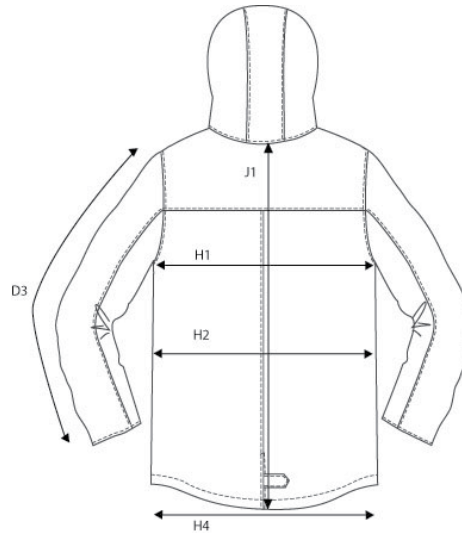

SIZE AND FIT: MAPLETON

MAPLETON Mens

Base size: M / Measurement (in cm)	Diagram	S	M	L	XL	XXL	3XL	4XL
SLEEVE LENGTH - from shoulderseam	D3	68	69	70	71	72	73	74
1/2 CHEST WIDTH at armhole	H1	56	59	62	65	68	71	74
1/2 WAIST	H2	54	57	60	63	66	69	72
1/2 BOTTOM WIDTH	H4	55	58	61	64	67	70	73
FULL LENGTH at centre back	J1	93	96	99	102	105	108	111

MAPLETON Ladies

Base size: M / Measurement (in cm)	Diagram	XS	S	M	L	XL	XXL	3XL
SLEEVE LENGTH - from shoulderseam	D3	62,6	63,3	64	64,7	65,4	66,1	66,8
1/2 CHEST WIDTH at armhole	H1	53	55	57	59	61	63	65
1/2 WAIST	H2	47	49	51	53	55	57	60
1/2 BOTTOM WIDTH	H4	56	58	60	62	64	66	68
FULL LENGTH at centre back	J1	87	89	91	93	95	97	99