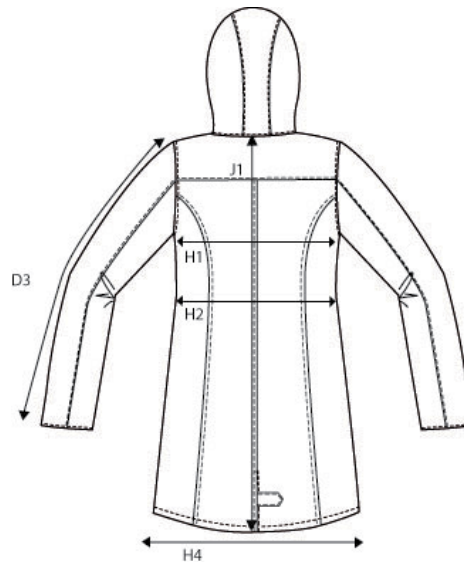

SIZE AND FIT: MAPLETON

MAPLETON Mens

Base size: M / Measurement (in cm)	Diagram	S	M	L	XL	XXL	3XL	4XL
SLEEVE LENGTH - from shoulderseam	D3	68	69	70	71	72	73	74
1/2 CHEST WIDTH at armhole	H1	56	59	62	65	68	71	74
1/2 WAIST	H2	54	57	60	63	66	69	72
1/2 BOTTOM WIDTH	H4	55	58	61	64	67	70	73
FULL LENGTH at centre back	J1	93	96	99	102	105	108	111

MAPLETON Ladies

Base size: M / Measurement (in cm)	Diagram	XS	S	M	L	XL	XXL	3XL
SLEEVE LENGTH - from shoulderseam	D3	62,6	63,3	64	64,7	65,4	66,1	66,8
1/2 CHEST WIDTH at armhole	H1	53	55	57	59	61	63	65
1/2 WAIST	H2	47	49	51	53	55	57	60
1/2 BOTTOM WIDTH	H4	56	58	60	62	64	66	68
FULL LENGTH at centre back	J1	87	89	91	93	95	97	99